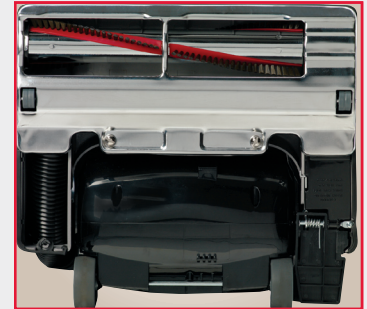

Mighty Maid^{TM}

Heavy Duty Upright Vacuum with Power Wand

Built tough to offer years of service, the Fuller Brush Mighty Maid features metal components from the handle to the bottom plate. And when you need convenience, the At-the-Ready on-board tools reach way beyond expectations. Plus the HEPA filter keeps the dust in the vacuum where it belongs. With the Mighty Maid vacuum, cleaning your home from top to bottom has never been easier.

- 10 AMP Motor
- HEPA Filtration
- Metal Handle
- Metal Bottom Plate
- Metal Brushroll
- On/Off switch on the Handle
- 30 Foot Cord
- Headlight
- 1 Year Warranty
- At-the-Ready Tools with an aluminum telescopic Power Wand, dusting brush with natural bristles and crevice tool

FBMM-PW

Metal Brushroll &
Bottom Plate