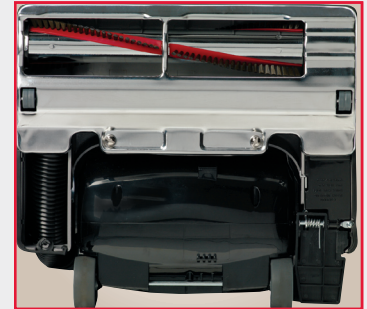

# Heavy Duty Commercial Upright with Power Wand

## FBP-14PW

Top to bottom, the Fuller Brush Professional Commercial Upright is built to give you years of worry-free use. Combine the durability that stems from the metal components used from handle to bottom plate, easy access on-board tools with Power Wand, remarkable cleaning performance and the sleek design, and you'll almost forget you're using a commercial vacuum.

- 10 AMP Motor
- HEPA Filtration
- Metal Handle with Foam Grip
- Metal Bottom Plate
- Metal Brushroll
- On/Off Switch on the Handle
- 40 Foot, 3-wire, SJT Cord
- Headlight
- 1 Year Warranty
- On-Board Tools: 2 piece wand, dusting brush with natural bristles and crevice tool