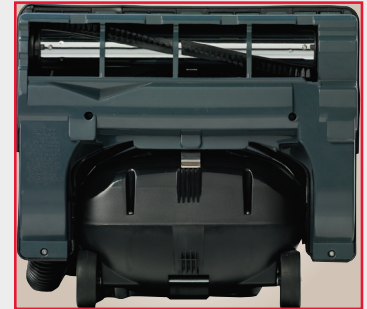

*Tidy Maid*TM

Deluxe Upright Vacuum with Power Wand

Keep your carpets looking well groomed and refreshed with the Fuller Brush Tidy Maid. This high performance vacuum with At-the-Ready on-board tools is a delight to use. Top it off with HEPA filtration and the Tidy Maid is one impressive vacuum.

- High Performance 12 AMP Motor
- HEPA Filtration
- Metal Brushroll
- 30 Foot Cord
- Headlight
- 1 Year Warranty
- At-the-Ready Tools with an aluminum telescopic Power Wand, dusting brush with natural bristles and crevice tool

Metal Brushroll

HEPA Filter

Aluminum Telescopic
Power Wand

FBTM-PW