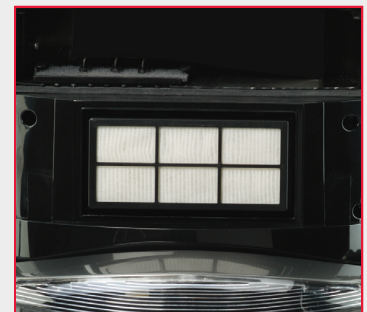

*Tidy Maid*TM

Deluxe Upright Vacuum with Power Wand

Keep your carpets looking well groomed and refreshed with the Fuller Brush Tidy Maid. This high performance vacuum with At-the-Ready on-board tools is a delight to use. Top it off with HEPA filtration and the Tidy Maid is one impressive vacuum.

- High Performance 12 AMP Motor
- HEPA Filtration
- Metal Brushroll
- 30 Foot Cord
- Headlight
- 1 Year Warranty
- At-the-Ready Tools with an aluminum telescopic Power Wand, dusting brush with natural bristles and crevice tool

Metal Brushroll

HEPA Filter

Aluminum Telescopic
Power Wand

FBTM-PW